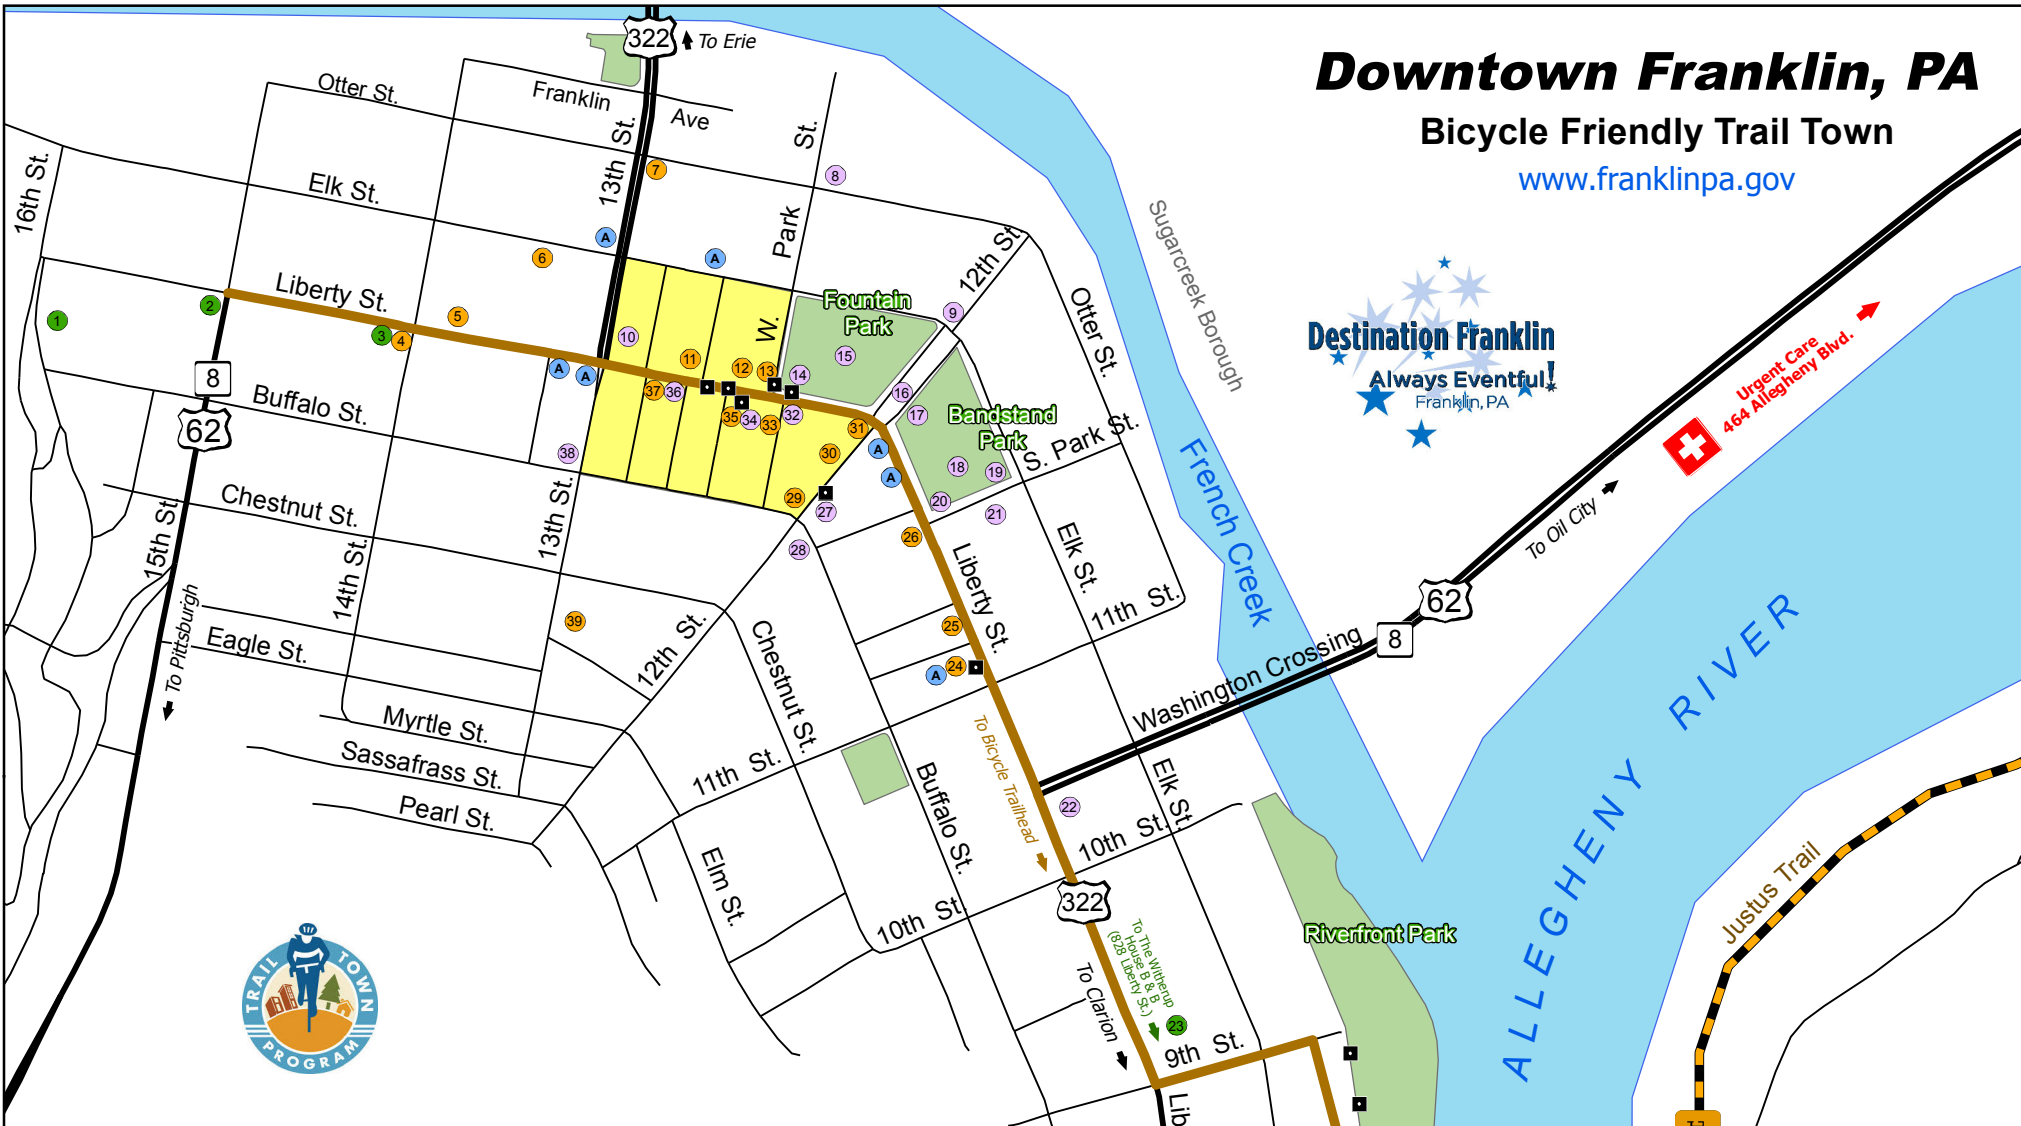

## Attractions, Lodging, and Restaurants\*

- |                                   |  |  |
|-----------------------------------|--|--|
| 1 Miller Park B & B               | 15 A.G. Egbert Memorial Fountain               | 29 TT's Corner Cupboard                |
| 2 D'Casa B & B                    | 16 12th Street Island/Farmers Market           | 30 The Scoop*                          |
| 3 Quality Inn & Conference Center | 17 Venango County Courthouse                   | 31 Benjamins Roadhouse & Celtic Café*  |
| 4 Liberty Street Ale House*       | 18 Civil War Monument                          | 32 Barrow-Civic Theatre                |
| 5 The Franklin/Pub & Grille*      | 19 South Park Bandstand                        | 33 Rochelle's Restaurant & Fox's Pizza |
| 6 AmaZing Foods*                  | 20 Vietnam Memorial                            | 34 Franklin Area Chamber of Commerce   |
| 7 McDonald's Restaurant           | 21 Venango County Historical Society           | 35 Subway                              |
| 8 Franklin YMCA                   | 22 Rite Aid                                    | 36 DeBence Antique Music World         |
| 9 Franklin Post Office            | 23 The Witherup House B & B                    | 37 Leonardo's Restaurant & Pizzeria    |
| 10 Red Bandana Winery             | 24 Sheetz Convenience Store*/ATM               | 38 Franklin City Hall/Events Office    |
| 11 Impel Pilates                  | 25 Foxtales*                                   | 39 After Hours                         |
| 12 Bossa Nova Café & Roastery     | 26 Bistro at Pizza Joe's                       | 40 O.A.R.S                             |
| 13 Bella Cucina*                  | 27 Franklin Public Library                     | 41 Bibo's                              |
| 14 Fountain Park Gazebo           | 28 St. John's Episcopal Church Tiffany Windows |  |